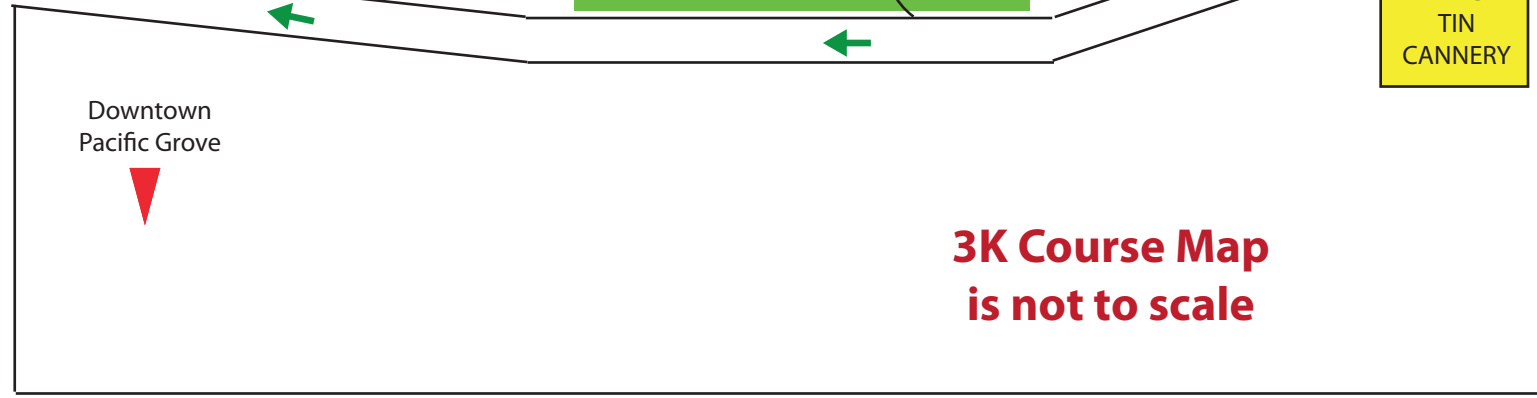

Recreation Trail

Cannery Row

START/FINISH
LINE

Aid
Station

BERWICK
PARK

Early
Turnaround
(optional)

AMERICAN
TIN
CANNERY

RALEY'S
(NOB HILL)
SUPERMARKET

Cannery Row Parking
Garages at Foam & Prescott

17 Street

Downtown
Pacific Grove

3K Course Map
is not to scale

Eardley Avenue

David Avenue

Pacific Grove

Lighthouse Avenue